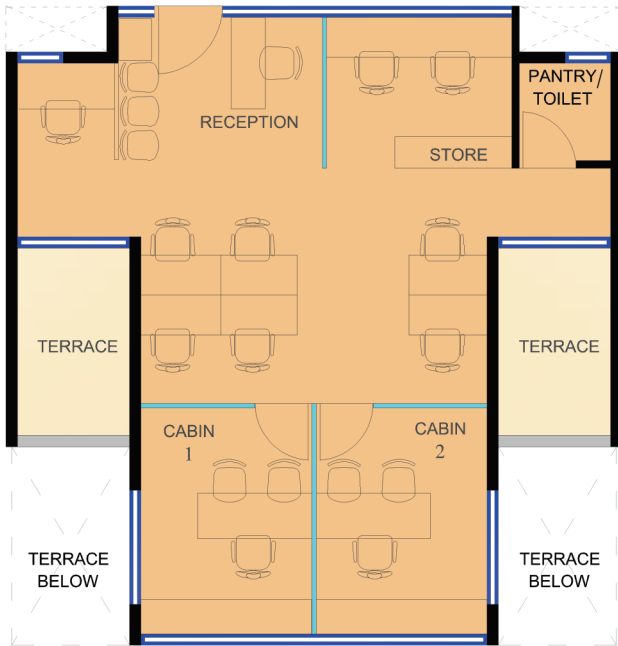

SINGLE UNIT'S PLAN

MODEL CENTER OFFICE

CARPET AREA = 561.26 SQ.FT

MODEL COMBINED OFFICE

CARPET AREA = 809.66 SQ.FT

MODEL TYPICAL OFFICE

CARPET AREA = 398.91 SQ.FT

MODEL OFFICE FURNITURE LAYOUT