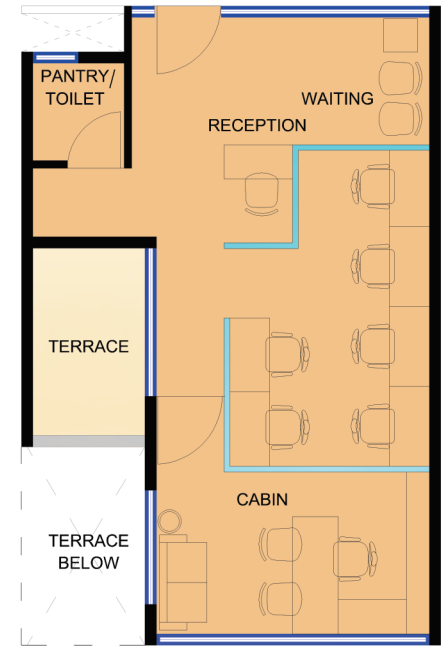

SINGLE UNIT'S PLAN

MODEL CENTER OFFICE

CARPET AREA = 561.26 SQ.FT

MODEL COMBINED OFFICE

CARPET AREA = 809.66 SQ.FT

MODEL TYPICAL OFFICE

CARPET AREA = 398.91 SQ.FT

MODEL OFFICE FURNITURE LAYOUT