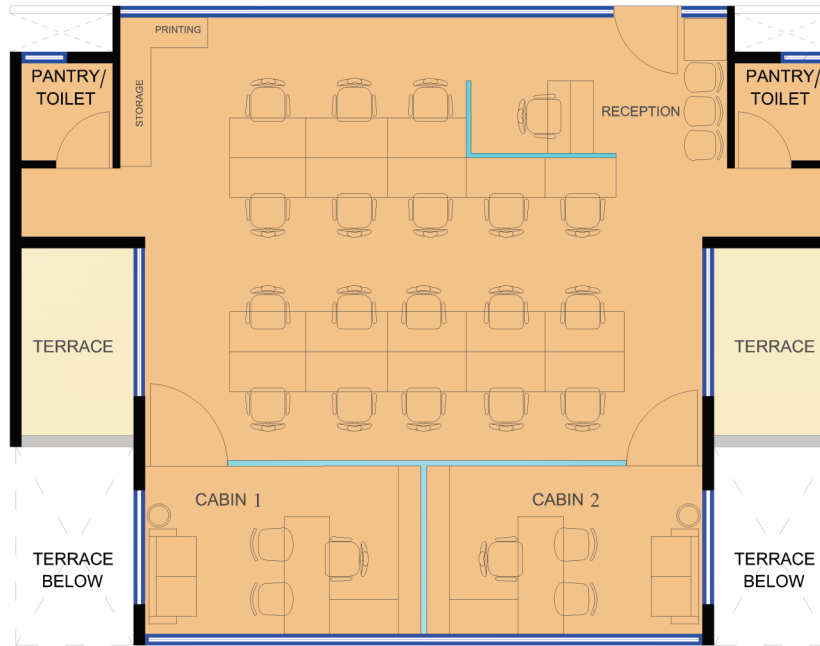

SINGLE UNIT'S PLAN

MODEL CENTER OFFICE

CARPET AREA = 561.26 SQ.FT

MODEL COMBINED OFFICE

CARPET AREA = 809.66 SQ.FT

MODEL TYPICAL OFFICE

CARPET AREA = 398.91 SQ.FT

MODEL OFFICE FURNITURE LAYOUT